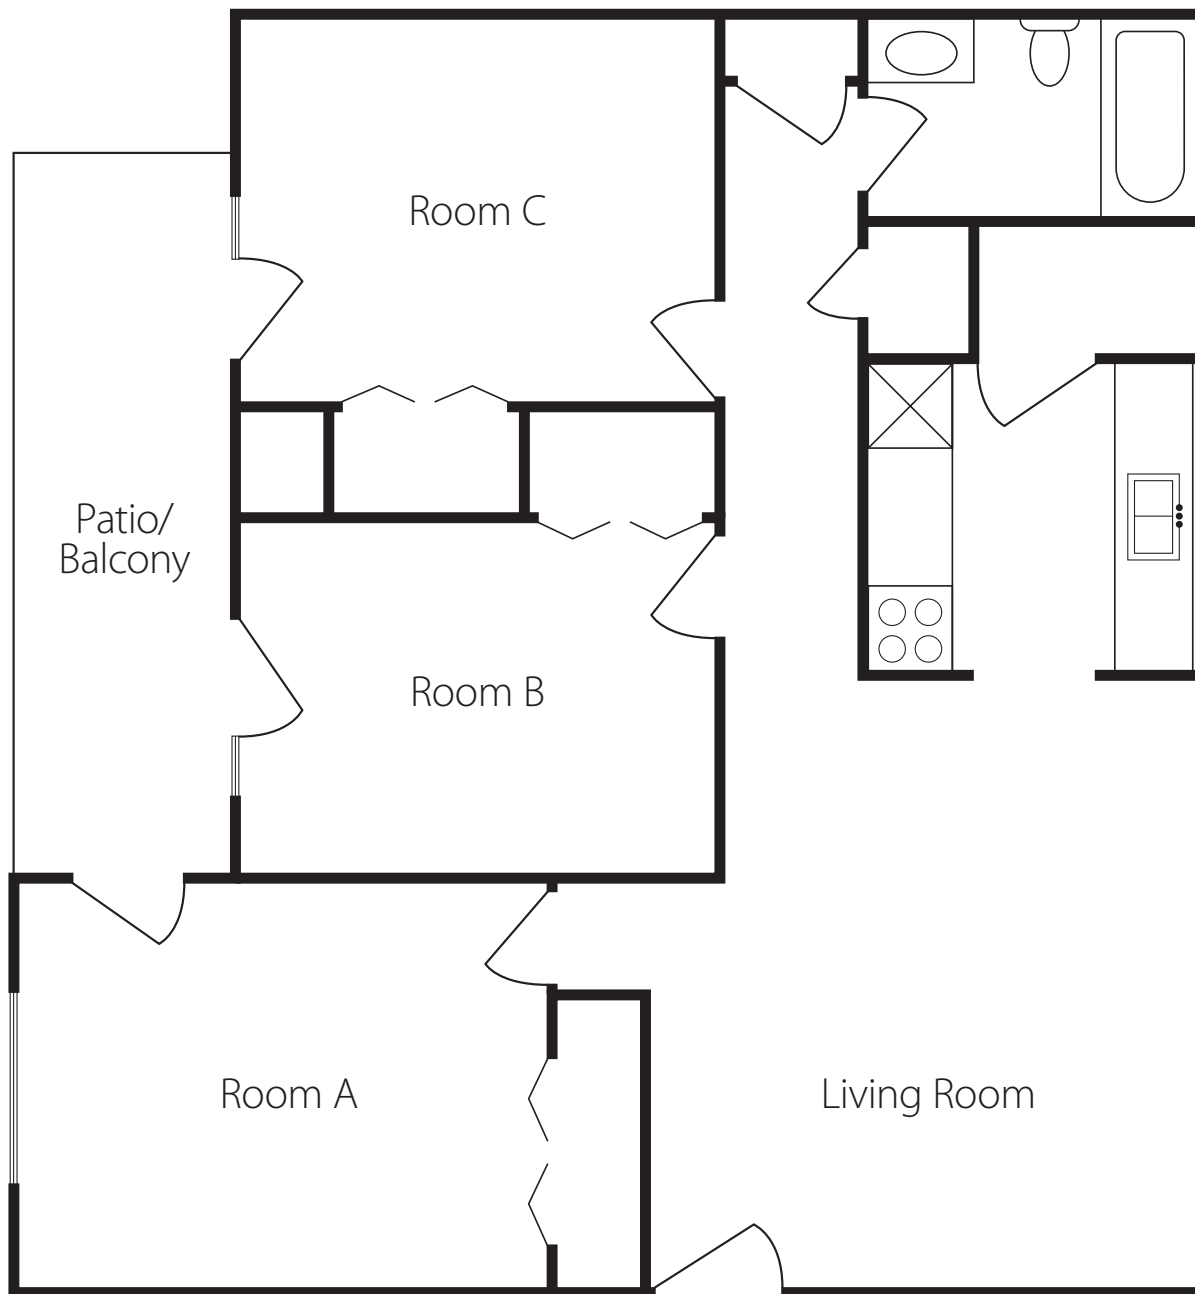

Owens Hall (700s)

Room A: 135 sq. ft.
Rooms B & C: 100 sq. ft.

Owens suites vary by floor: Some suites include 2 bathrooms in place of the kitchen.
Owens storage space: 24"x 24"x 36"

TRINITY
INTERNATIONAL UNIVERSITY
2065 Half Day Road • Deerfield, IL 60015