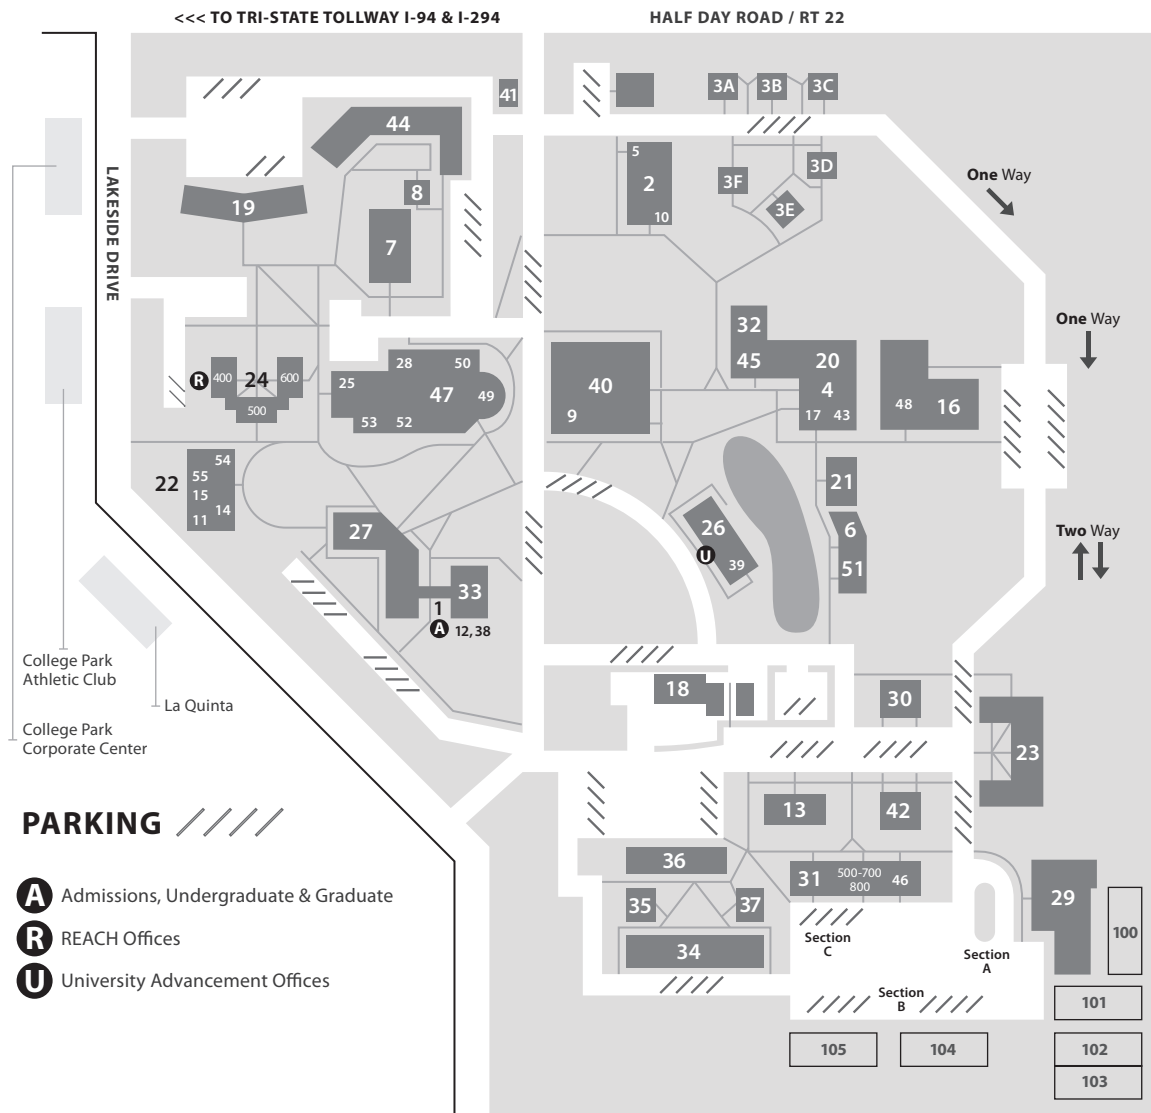

TRINITY INTERNATIONAL UNIVERSITY / Deerfield, IL / Campus Map

PARKING

- **A** Admissions, Undergraduate & Graduate
- **R** REACH Offices
- **U** University Advancement Offices

NUMERICALLY

BUILDINGS & DEPARTMENTS

- **A** 1 Admissions (Peterson Wing - Ground Level)
- 2 Aldeen
- 3 Apartments A, B, C, D, E, F
- 4 A.T. Olson Chapel
- 5 Health and Wellness (Aldeen)
- 6 Gundersen Building
- 7 Carlson Hall
- 8 Carlson Hall 111
- 9 Henry Computer Lab
- 10 Clothes Horse (Aldeen)
- 11 Marketing/Creative Services (Low Center)
- 12 Financial Aid (Peterson Wing - Lower Level)
- 13 Gundersen Apartment
- 14 Graphic Design Studio & Lab (Low Center)
- 15 University Student Success Center (Low)
- 16 Rodine Global Ministry
- 17 Human Resources
- 18 Facility, Safety & Campus Services
- 19 Johnson Hall
- 20 Kantzer Wing
- 21 Lee Center
- 22 Lew Center
- 23 Ludwigson Apartment
- **R** 24 Madsen Hall/REACH Offices
- 25 Mail Services (Waybright Center)
- **U** 26 University Advancement (Mansion)
- 27 McLennan Academic Building
- 28 Melton Hall (Waybright Center)
- 29 Meyer Sports Complex
- 30 North Apartment
- 31 Owens Hall
- 32 Peterson Academic Wing
- 33 Peterson Wing
- 34 Quad 1
- 35 Quad 2
- 36 Quad 3
- 37 Quad 4
- 38 Records (Peterson Wing - Lower Level)
- 39 Rockford Room (Mansion)
- 40 Rolfling Library
- 41 Security
- 42 South Apartment
- 43 Student Accounting
- 44 Trinity Hall
- 45 Veenstra Wing
- 46 Counseling Center / Health Services
- 47 Waybright Center
- 48 Hinkson Hall (Rodine)
- 49 Lantern Lounge (Waybright Center)
- 50 Hawkins Dining Hall (Waybright Center)
- 51 Center for Bioethics & Human Dignity
- 52 Nyberg Exec. Meeting Room (W.C.)
- 53 Student Affairs (Lower Level)
- 54 Information Technology
- 55 Career Services (Low Center)

FIELDS

- 100 Softball Field
- 101 Schartner Field
- 102 Baseball Field
- 103 South Fields (2)
- 104 Center Field
- 105 Leslie Frazier Field

ALPHABETICALLY

BUILDINGS & DEPARTMENTS