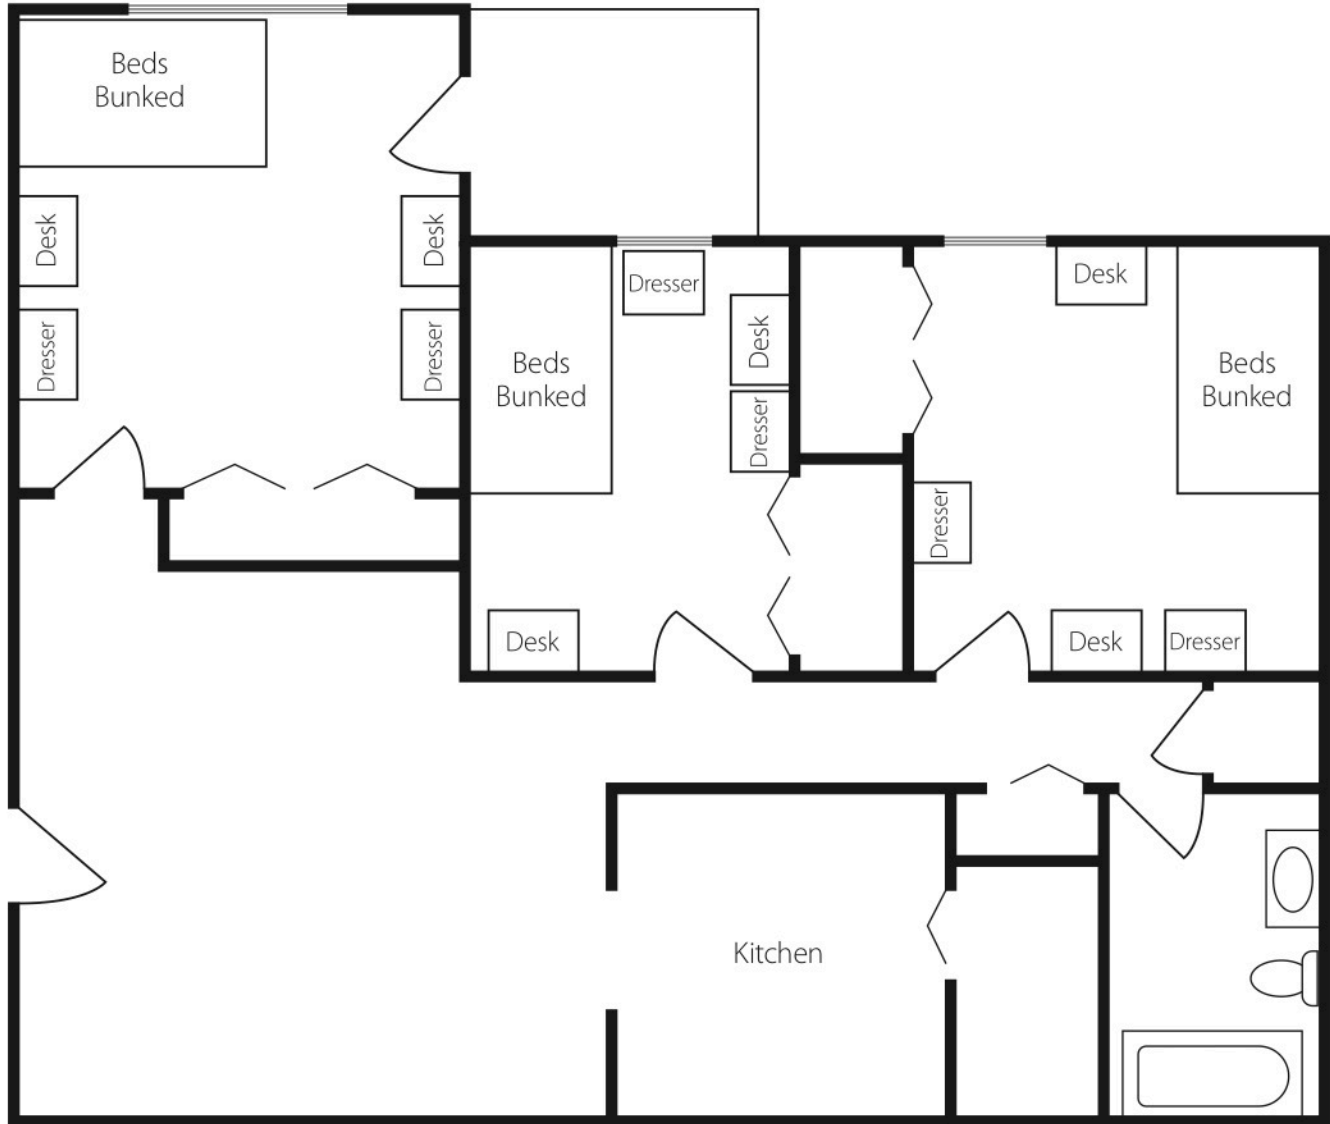

Madsen Hall

113 or 126 sq. ft.

TRINITY
INTERNATIONAL UNIVERSITY
2065 Half Day Road • Deerfield, IL 60015