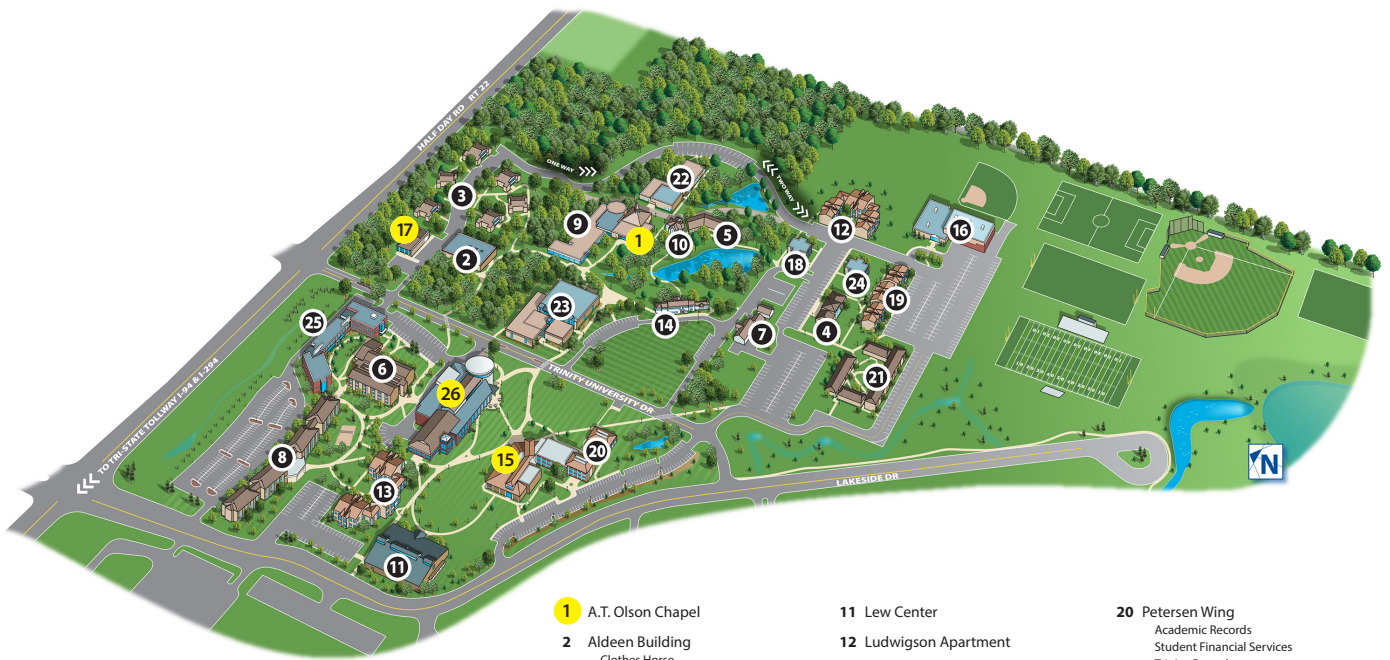

TRINITY INTERNATIONAL UNIVERSITY
PREVIEW DAY

SCHEDULE OF EVENTS

9:00 AM
 Welcome Session
*Lantern Lounge,
 Waybright Center*

10:00 AM
 Attend Class
Various Buildings

11:00 AM
 Attend Chapel
A.T. Olson Chapel

12:00 PM
 Lunch with Faculty
*Hawkins Dining Hall,
 Waybright Center*

1:00 PM
 Campus Tour

2:15 PM
 Student and Parent Sessions
Waybright Center

3:15 PM
 Closing Session
*Lantern Lounge,
 Waybright Center*

- 1** A.T. Olson Chapel
- 2** Aldeen Building
Clothes Horse
Fitness Center
Health and Wellness
- 3** Apartments
- 4** Gundersen Apartment
- 5** Gundersen Building
The Center for Bioethics & Human Dignity
- 6** Carlson Hall
- 7** Facility Services
- 8** Johnson Hall
- 9** Kantzer Wing
- 10** Lee Center
- 11** Lew Center
- 12** Ludwigson Apartment
- 13** Madsen Hall
- 14** University Administration
& Advancement (Mansion)
Rockford Room
- 15** McLennan Academic Building
- 16** Meyer Sports Complex
- 17** Norton Welcome Center
Undergraduate Admissions
Graduate Admissions
REACH/Online Admissions
- 18** North Apartment
- 19** Owens Hall
- 20** Petersen Wing
Academic Records
Student Financial Services
Trinity Central
- 21** Quads
- 22** Rodine Global Ministry Building
Hinkson Hall
- 23** Roling Library
- 24** South Apartment
- 25** Trinity Hall
- 26** Waybright Center
Hawkins Dining Hall
Lantern Lounge
Campus Post Office
Melton Hall
Nyberg Meeting Room
Student Life (lower level)

TRINITY
 INTERNATIONAL UNIVERSITY

2065 Half Day Road
 Village of Bannockburn
 Deerfield, IL 60015
 tiu.edu/college | 800 822.3225

@TrinityInternationalUniversity

@tiuadmissions

@tiuadmissions