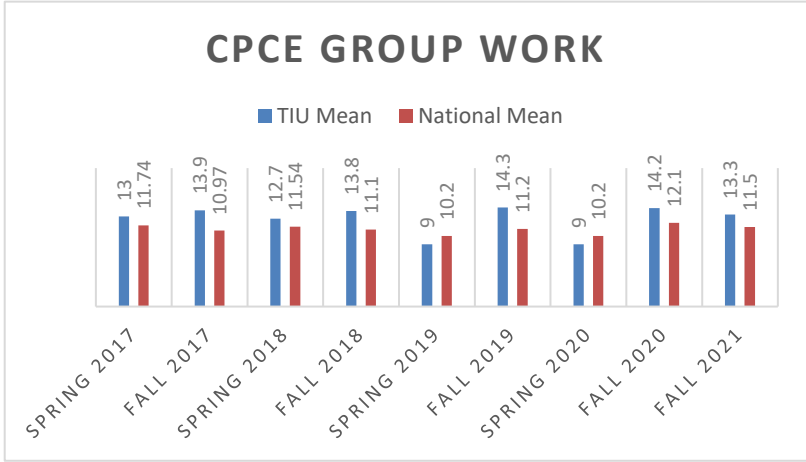

CPCE TOTAL SCORES

CPCE HUMAN GROWTH AND DEVELOPMENT

CPCE SOCIAL & CULTURAL

CPCE HELPING RELATIONSHIPS

SPRING 2017
 FALL 2017
 SPRING 2018
 FALL 2018
 SPRING 2019
 FALL 2019
 SPRING 2020
 FALL 2020
 FALL 2021