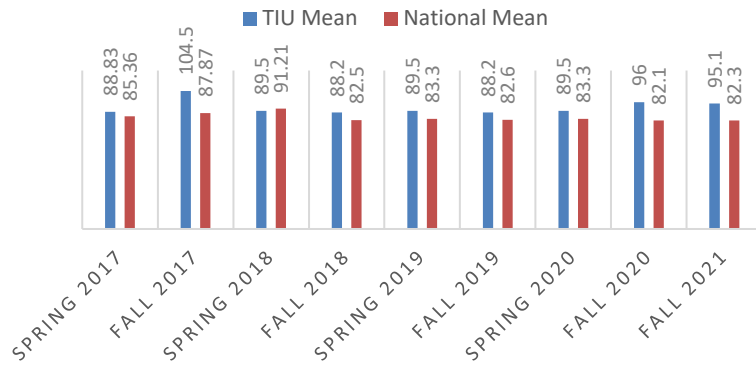

CPCE TOTAL SCORES

CPCE HUMAN GROWTH AND DEVELOPMENT

CPCE SOCIAL & CULTURAL

CPCE HELPING RELATIONSHIPS

SPRING 2017
 FALL 2017
 SPRING 2018
 FALL 2018
 SPRING 2019
 FALL 2019
 SPRING 2020
 FALL 2020
 FALL 2021