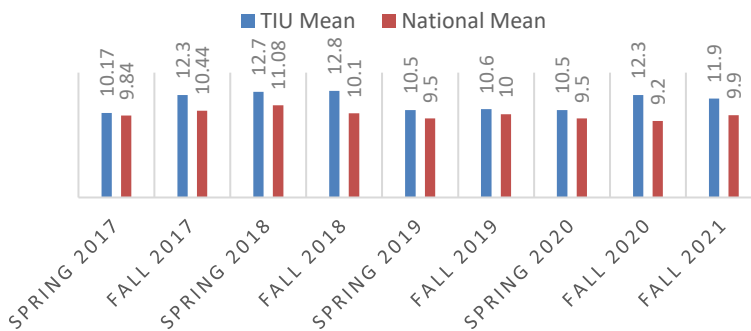

CPCE TOTAL SCORES

CPCE HUMAN GROWTH AND DEVELOPMENT

CPCE SOCIAL & CULTURAL

CPCE HELPING RELATIONSHIPS

SPRING 2017
 FALL 2017
 SPRING 2018
 FALL 2018
 SPRING 2019
 FALL 2019
 SPRING 2020
 FALL 2020
 FALL 2021