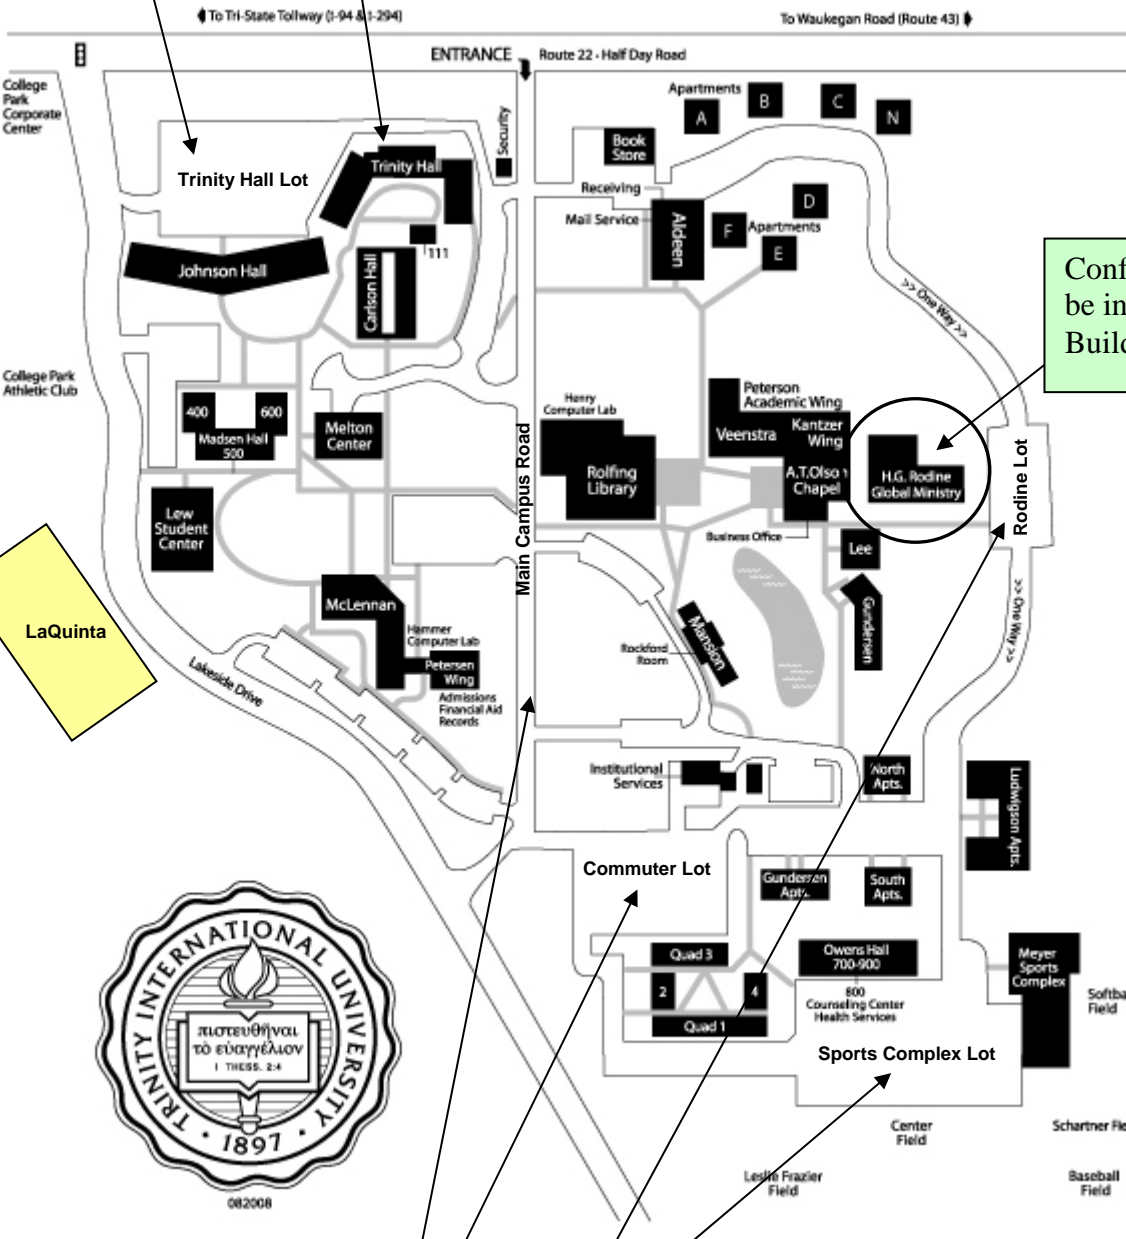

Trinity Campus Map

On-Campus Housing Guests

- please park in the Trinity Hall lot
- you will be housed in Trinity Hall

Conference will be in the Rodine Building.

Conference Guests Not Staying on Campus

Parking is allowed in the following places:

- along the east-side of the main campus road
- in the commuter lot
- in the sports complex lot
- handicap spaces are available in the Rodine lot